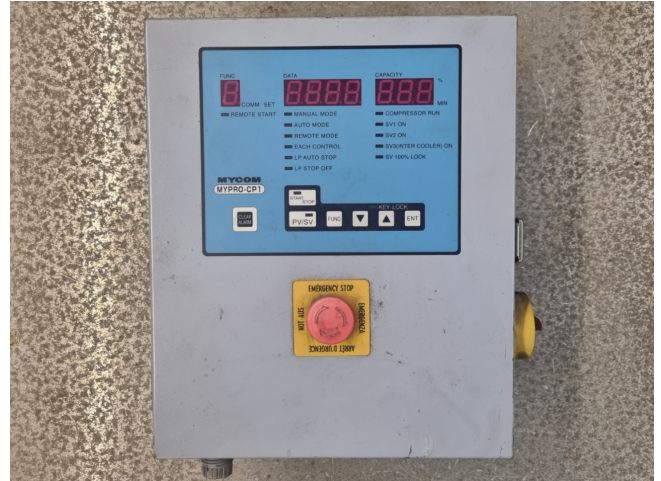

Mayekawa MYCOM MYPRO-CP1

Specifications

Brand	Mayekawa MYCOM
Type	MYPRO-CP1
Specification	Controller
Remarks	320x280x150 mm (LxWxH)

Description

Used Mayekawa MYCOM MYPRO-CP1

Used Mayekawa MYCOM MYPRO-CP1 control panel. For control and protection of reciprocating compressors.